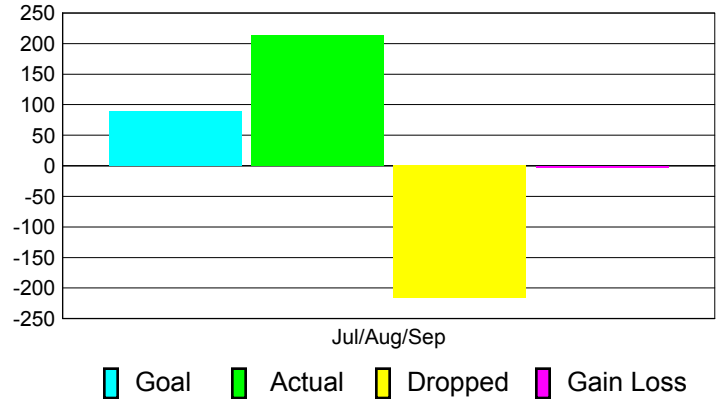

Membership Results 2012-2013

Goal, New, Dropped, Gain/Loss

Comparison of Membership Gain/Loss

Current Year Compared to the Previous Year