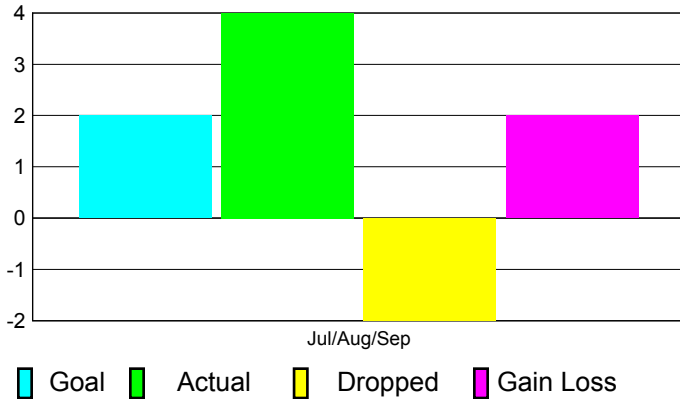

2012-2013 GMT Reports for District (or Undistricted) **District 321 D**

GMT: **VINOD KHANNA**

Location: **INDIA**

GMT CA: **6**

CLUBS

Club Results
2012-2013

Clubs
2011-2012

Month	New Club Goal	Actual New Clubs	Actual Dropped Clubs	Gain/Loss of Clubs	Gain/Loss of Clubs
Jul/Aug/Sep	2	4	-2	2	5
Totals	2	4	-2	2	5

Club Results 2012-2013

Goal, New, Dropped, Gain/Loss

Comparison of Club Gain/Loss

Current Year Compared to the Previous Year

YTD Status Quo Clubs 2012-2013

Status Quo Clubs Compared to Status Quo Members

MEMBERSHIP