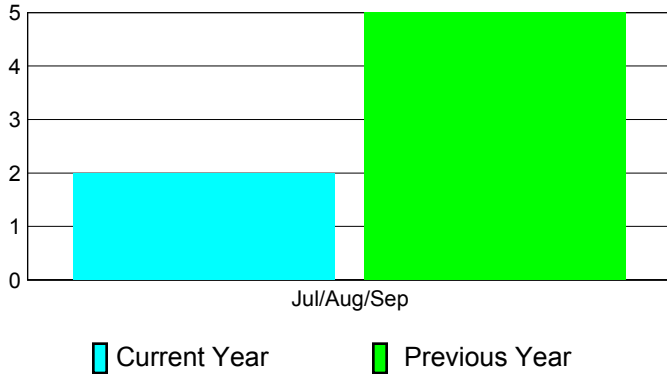

2012-2013 GMT Reports for District (or Undistricted) **District 321 D**

GMT: **VINOD KHANNA**

Location: **INDIA**

GMT CA: **6**

CLUBS

Club Results
2012-2013

Clubs
2011-2012

Month	New Club Goal	Actual New Clubs	Actual Dropped Clubs	Gain/Loss of Clubs	Gain/Loss of Clubs
Jul/Aug/Sep	2	4	-2	2	5
Totals	2	4	-2	2	5

Club Results 2012-2013

Goal, New, Dropped, Gain/Loss

Comparison of Club Gain/Loss

Current Year Compared to the Previous Year

YTD Status Quo Clubs 2012-2013

Status Quo Clubs Compared to Status Quo Members

MEMBERSHIP